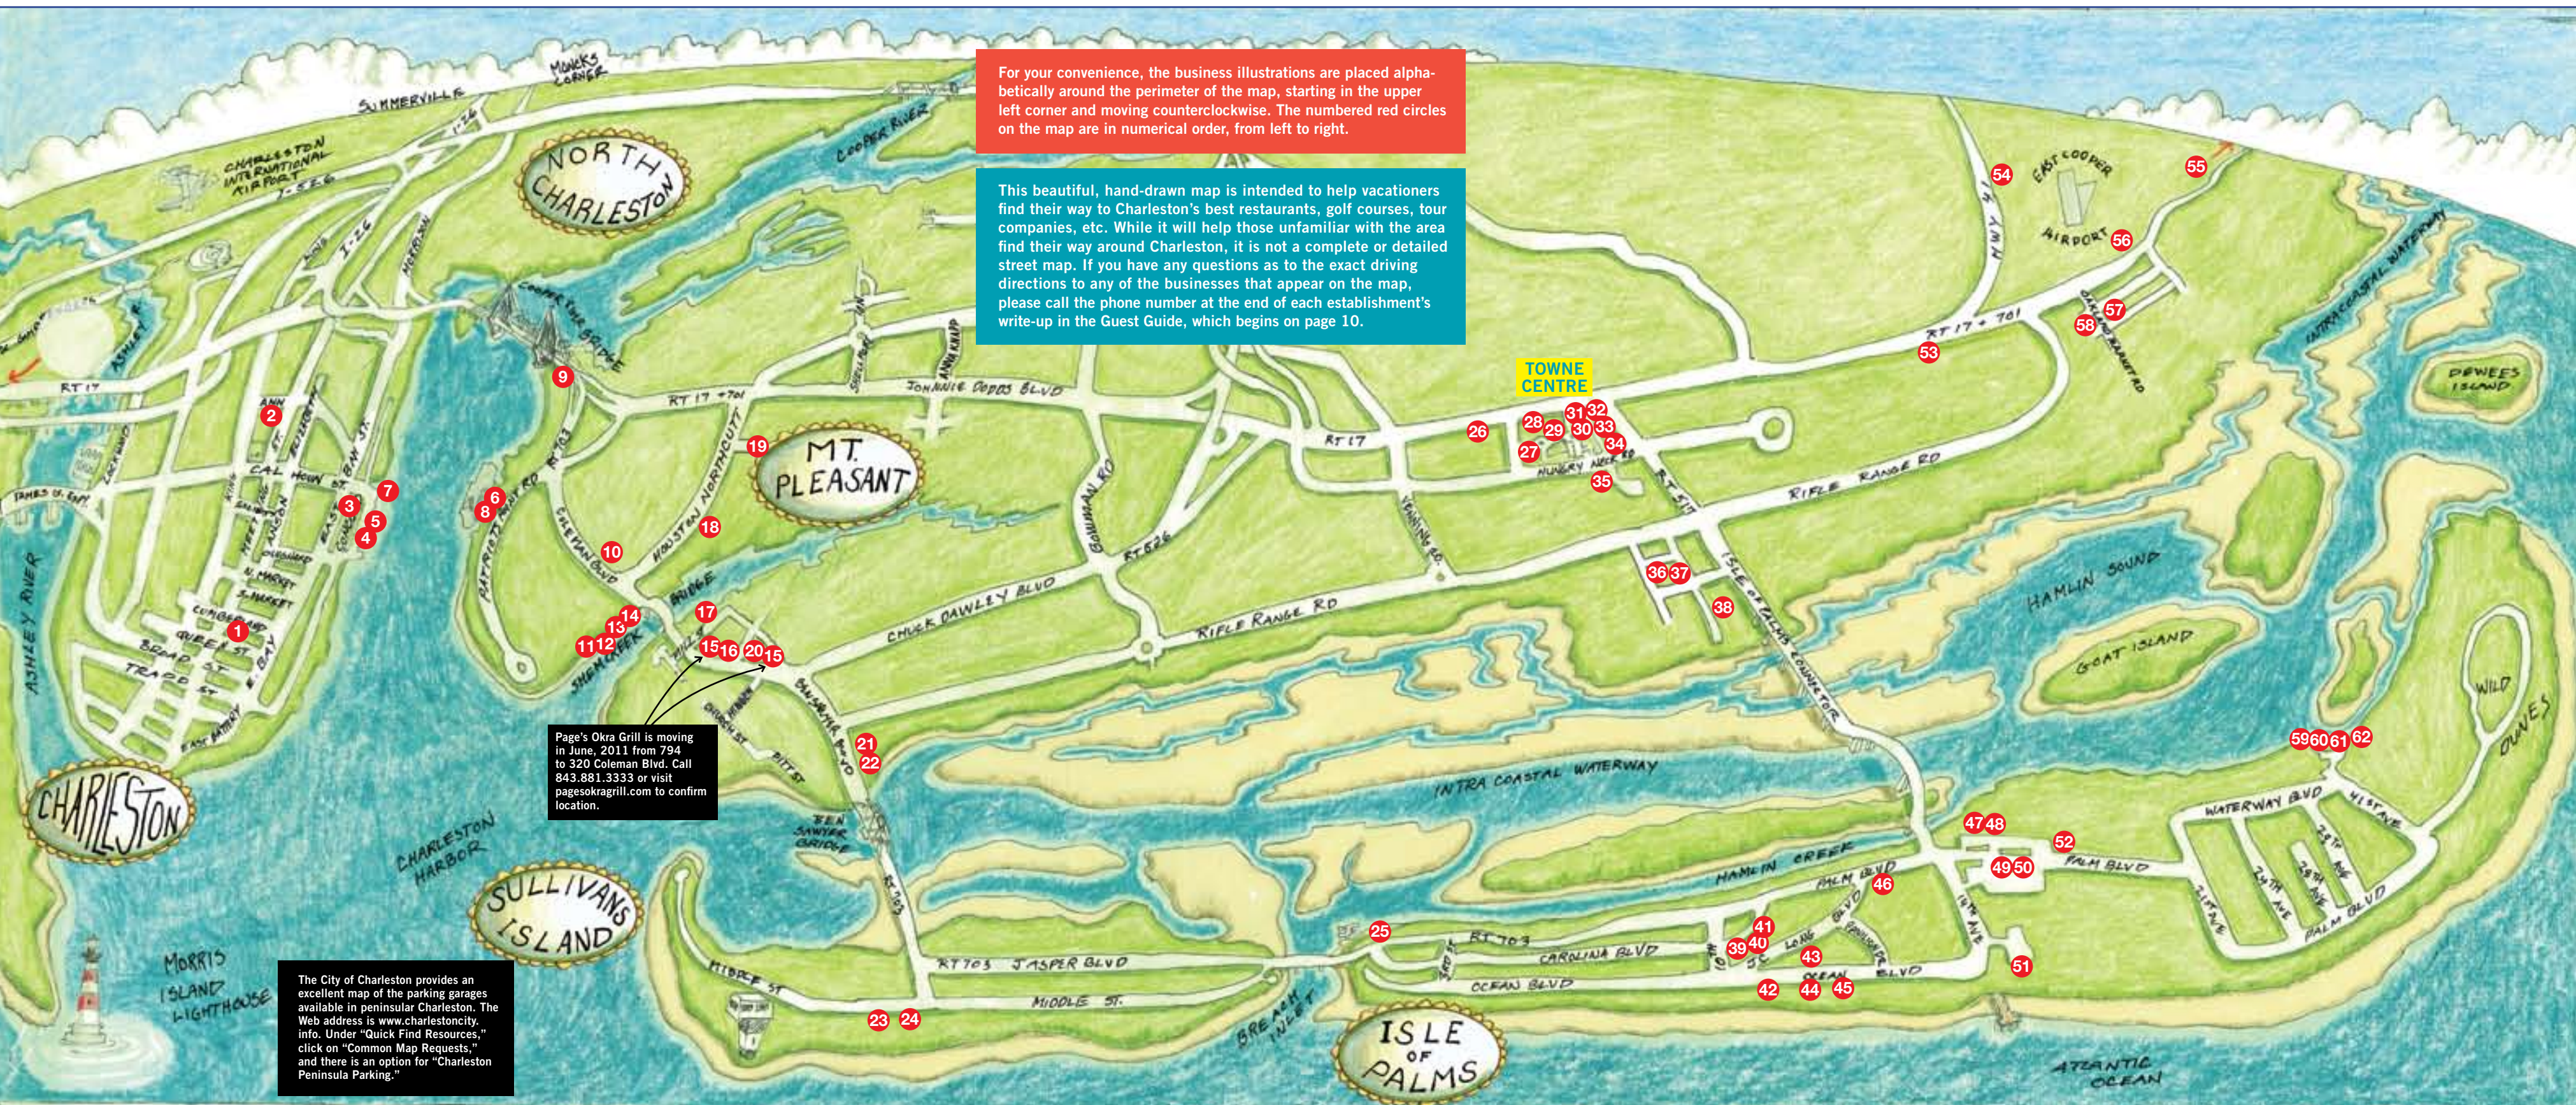

NEIL JORDAN'S

OCEAN FITNESS

OIL & VINEGAR

ONDECK CHARLESTON

OLI NAH

PALMETTO PIG BARBECUE RESTAURANT

RAISING CANE'S CHICKEN FINGERS

SEASIDE INN

SANDLAPPER WATER TOURS

For your convenience, the business illustrations are placed alphabetically around the perimeter of the map, starting in the upper left corner and moving counterclockwise. The numbered red circles on the map are in numerical order, from left to right.

- 38 YAMATO
- 27 WineStyles
- 47 ESCAPES Charleston
- 11 VICKERY'S Bar & Grill
- 33 Vanity SALON
- 59 Aqualuna WATER SPORTS
- 12 THRILLER
- 20 Sweetgrass Spirits and Wine
- 23 Station 22 Restaurant & Bar
- 5 SPIRITLINE CRUISES
- 10 Southern Belles "a children's clothier" & shoes too!
- 7 South Carolina Aquarium
- 17 SUEAN CREEK
- 42 SEASIDE INN
- 4 SANDLAPPER WATER TOURS

- 54 Dunes West
- 3 EAST BAY DELI
- 39 EXCLUSIVE PROPERTIES
- 19 GRAZE
- 21 HAIRY WINSTON
- 29 HAIRY WINSTON
- 60 ISLE OF PALMS MARINA
- 53 JACK'S COSMIC DOGS
- 35 LIQUID HIGHWAY
- 13 LOWCOUNTRY SCUBA
- 31 MARBLE SLAB ICE CREAMERY
- 56 MELLOW MUSHROOM
- 58 NEIL JORDAN'S
- 61 OCEAN FITNESS
- 30 OIL & VINEGAR
- 8 ONDECK CHARLESTON
- 46 OLI NAH
- 15 PAGE'S OKRA GRILL
- 28 PALMETTO PIG BARBECUE RESTAURANT
- 26 RAISING CANE'S CHICKEN FINGERS
- 1 SEASIDE INN
- 4 SANDLAPPER WATER TOURS